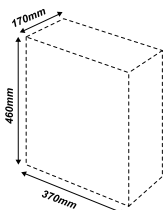

TOPEX

TX703

18" Tool Backpack