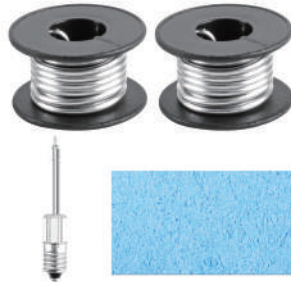

TOPEX

TX415

165mm Wood Cutting Disc

Outer Diameter: 165 mm
 Inner Diameter: 20 mm
 Thickness: 1.6 mm
 Max Speed: 9300 RPM
 Teeth TCT: 24
 Application: Wood

TOPEX

TX181

4PCs Soldering Iron Tip

- 1pc Soldering Tip
- 1pc Sponge
- 1pc Solder 1xΦ1.0 mm
- 1pc Solder 1xΦ1.5 mm
- Compatible Model Number: TX066