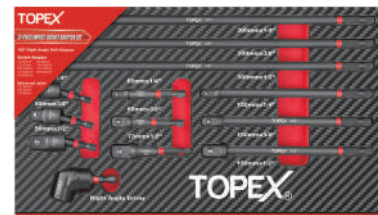

9PCs Extension Bar Set

Material: Chrome Vanadium Steel
 Quantity: 9 PCs
 Head Style: Fixed Square, Hex

TOPEX

TX254

13PCs Impact Socket Adapter Set

Material: 50BV30 Chrome-Vanadium Steel
 Size: 1/4" Hex Shank
 Quantity: 13 PCs
 Head Style: Fixed Square, Hex
 Type: Metric