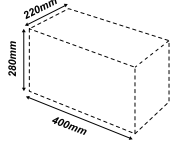

TOPEX

TX700

16" Tool Bag