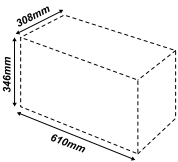

16" Tool Bag

TOPEX

TX704

19" Rolling Tool Bag

TOPEX

TX701

24" Tool Bag

TOPEX