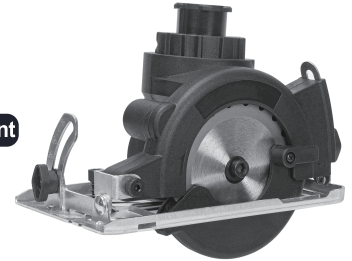

TOPEX[®]

NEW 2025 CATALOGUE

www.topertools.com.au

TOPEX

TX004

20V Cordless Combo Tool Kit

Drill Driver
 No-load speed: 0-350/0-1400 RPM
 Max. Torque: 40 N.m
 Torque Stage: 22+1

Saber Saw
 No-load speed: 0-3000/Min
 Stroke: 15mm
 Cutting Depth: Wood(25mm),Metal(10mm)

Sander
 No-load speed: 0-10000/Min
 Sanding Pad: 138x97 mm

Multi-Purpose Tool
 Oscillation: 0-21000/Min
 Angle Degree: 3°

TOPEX

TX410

85mm Circular Saw Attachment

No-load Speed: 3500 RPM
 Saw Blade Diameter: 85 mm
 Max Cutting Depth:
 21 mm (Wood)
 3 mm (Aluminum Material)
 8 mm (Ceramic Tile)

TOPEX

TX005

20V Cordless Hammer Drill

Voltage: 20V
 Torque: 30 N.m
 No-load Speed: 0-350/0-1400 RPM
 Max Chuck Size: 13 mm
 Torque Setting: 21+1+1
 Charging Time: 3.5 hr

TOPEX

TX030(Skin)/TX330

20V Cordless Impact Driver

Voltage: 20V
 Battery Capacity : 1500mAh Li-ion
 No-load Speed: 0-2300 RPM
 Impact Frequency : 0-3200 BPM
 Max. Torque : 180 N.m
 Charging Time: 3.5 hour
 Drive Size: 6.35 mm
 LED Light: Yes

TOPEX

TX031