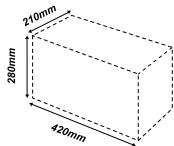

TOPEX

TX702

16" Tool Tote