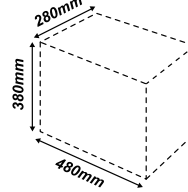

TOPEX

TX704

19" Rolling Tool Bag