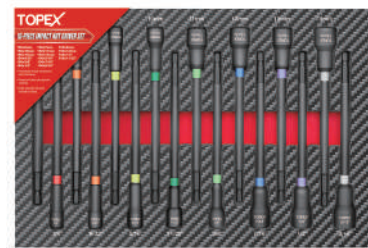

TOPEX

TX252

7PCs Socket Adaptor Set

Material: Chrome Vanadium Steel
 Quantity: 7 PCs
 Head Style: Fixed Square, Hex
 System of Measurement: Metric

TOPEX

TX255

16PCs Impact Nut Driver set

Style: Automotive Electrical Repair Kit
 Size: 1/4" Hex Shank
 Quantity: 16 PCs
 System of Measurement: Metric/ SAE
 Material: 50BV30 Chrome-vanadium Steel